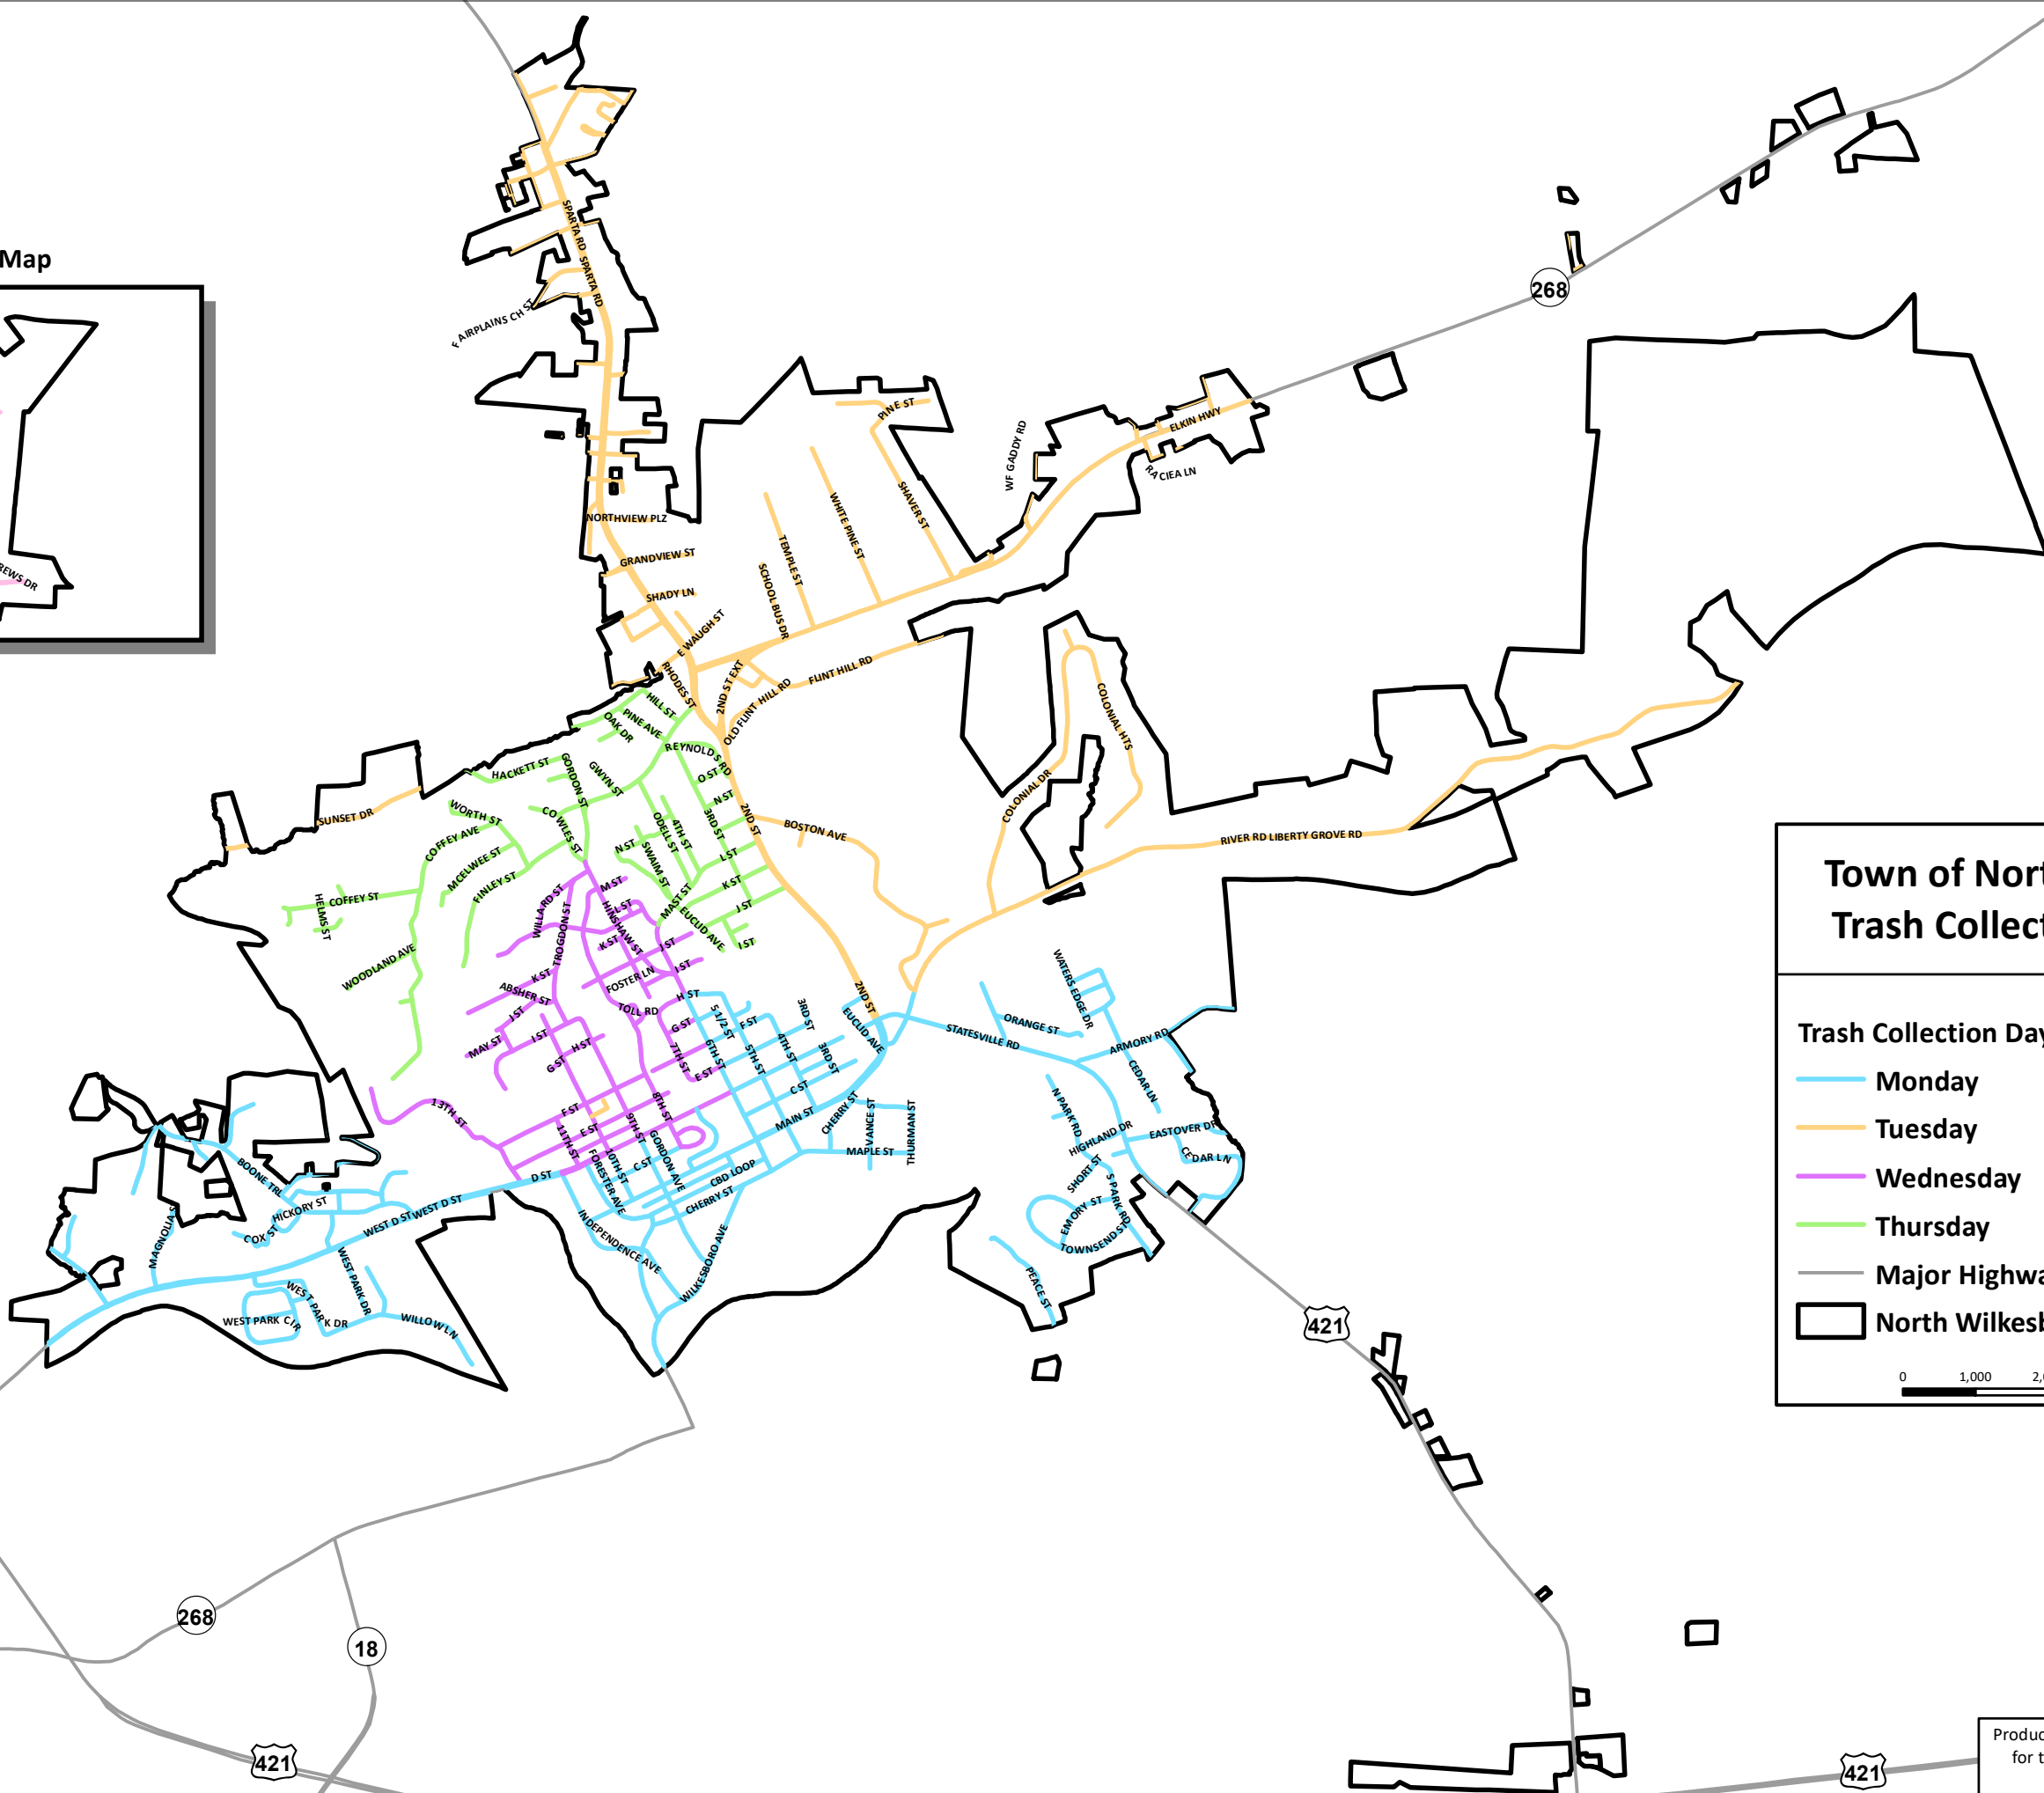

Canterbury Estates Inset Map

Town of North Wilkesboro Trash Collection Schedule

Trash Collection Day

- Monday
- Tuesday
- Wednesday
- Thursday
- Major Highways
- North Wilkesboro Corporate Limits

Produced by the High Country Council of Governments for the Town of North Wilkesboro on 09/30/2019. Data shown is not for survey or legal use.