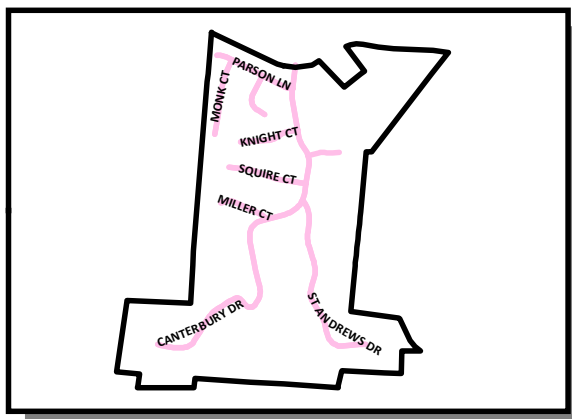

Canterbury Estates Inset Map

Town of North Wilkesboro Trash Collection Schedule

Trash Collection Day

- Monday
- Tuesday
- Wednesday
- Thursday
- Major Highways
- North Wilkesboro Corporate Limits

Produced by the High Country Council of Governments for the Town of North Wilkesboro on 09/30/2019. Data shown is not for survey or legal use.